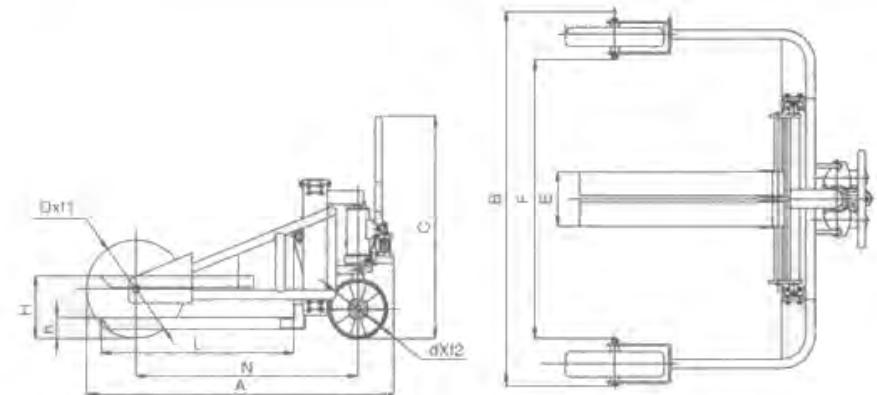

RP1250A Rough Terrain Pallet Truck

Rough terrain pallet trucks are designed for use in areas where normal pallet trucks cannot be used easily, due to surface type or debris.

Model RP1250A has a 1250kg capacity and the fork height can be 70mm-240mm.

The 120mm wide forks can be altered, so width across them can be adjusted to give any outside diameter from 256mm to 680mm.

Distance between the front wheels is 1230mm.

Page 1 of 2

RP1250A Rough Terrain Pallet Truck

Model			RP1250A
Capacity		kg	1250
Max. Lifting Height	H	mm	240
Min. Height of Fork	h	mm	70
Wheel Base	N	mm	973
Width of the forks	E	mm	216-680
Length of the fork	L	mm	800
Dia. Of Front Wheel	Dxf1	mm	Dia.568x145
Dia. Of Steering Wheel	dx2	mm	Dia.250x50
Min. Turning Radius	R	mm	1400
Distance between two wheels	F	mm	1230
Overall Length	A	mm	1407
Overall Width	B	mm	1670
Overall Height	C	mm	1280
Net Weight		kg	238