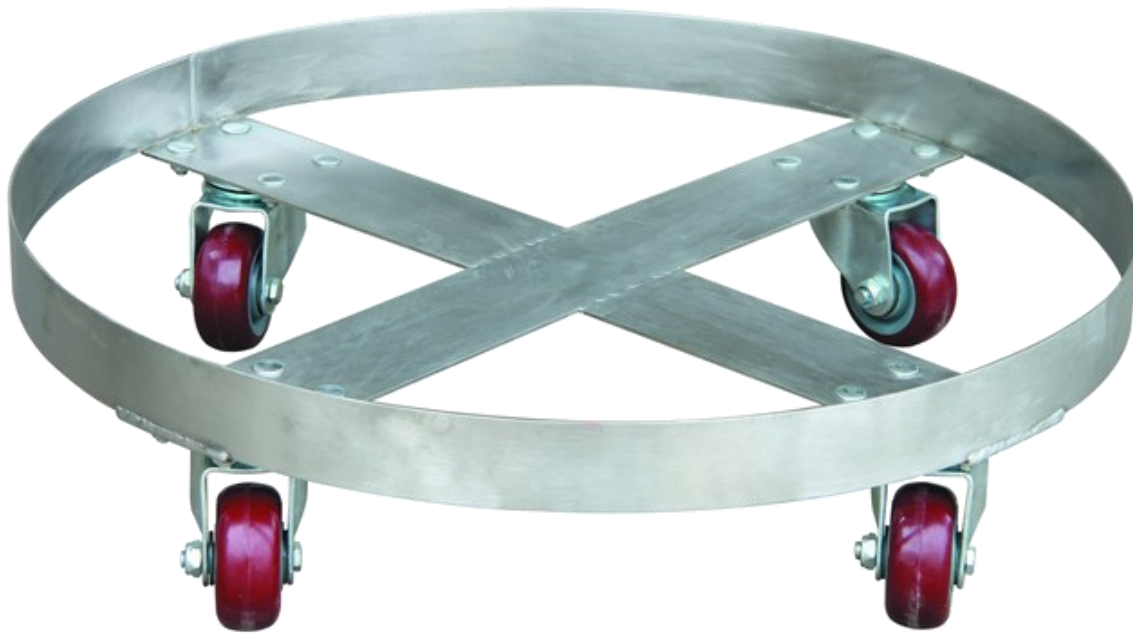

# STAINLESS STEEL DRUM TROLLEY

A Stainless Steel drum trolley, for most 205 litre steel drums and 220 litre plastic drums.

Easy to manoeuvre with 4 x 75mm swivel polyamide castors.

Load capacity of 300kg.

Stainless Steel Grade 201

Model	SD55C	
Material	Stainless Steel	
Rated Capacity	kg	300
Drum size	gallon	55
Inside Diameter	mm	604
Net Weight	kg	5.5
Overall Diameter	mm	610x160
Maximum Diameter with castors	mm	650
Wheel Size (PU)	mm	75x35