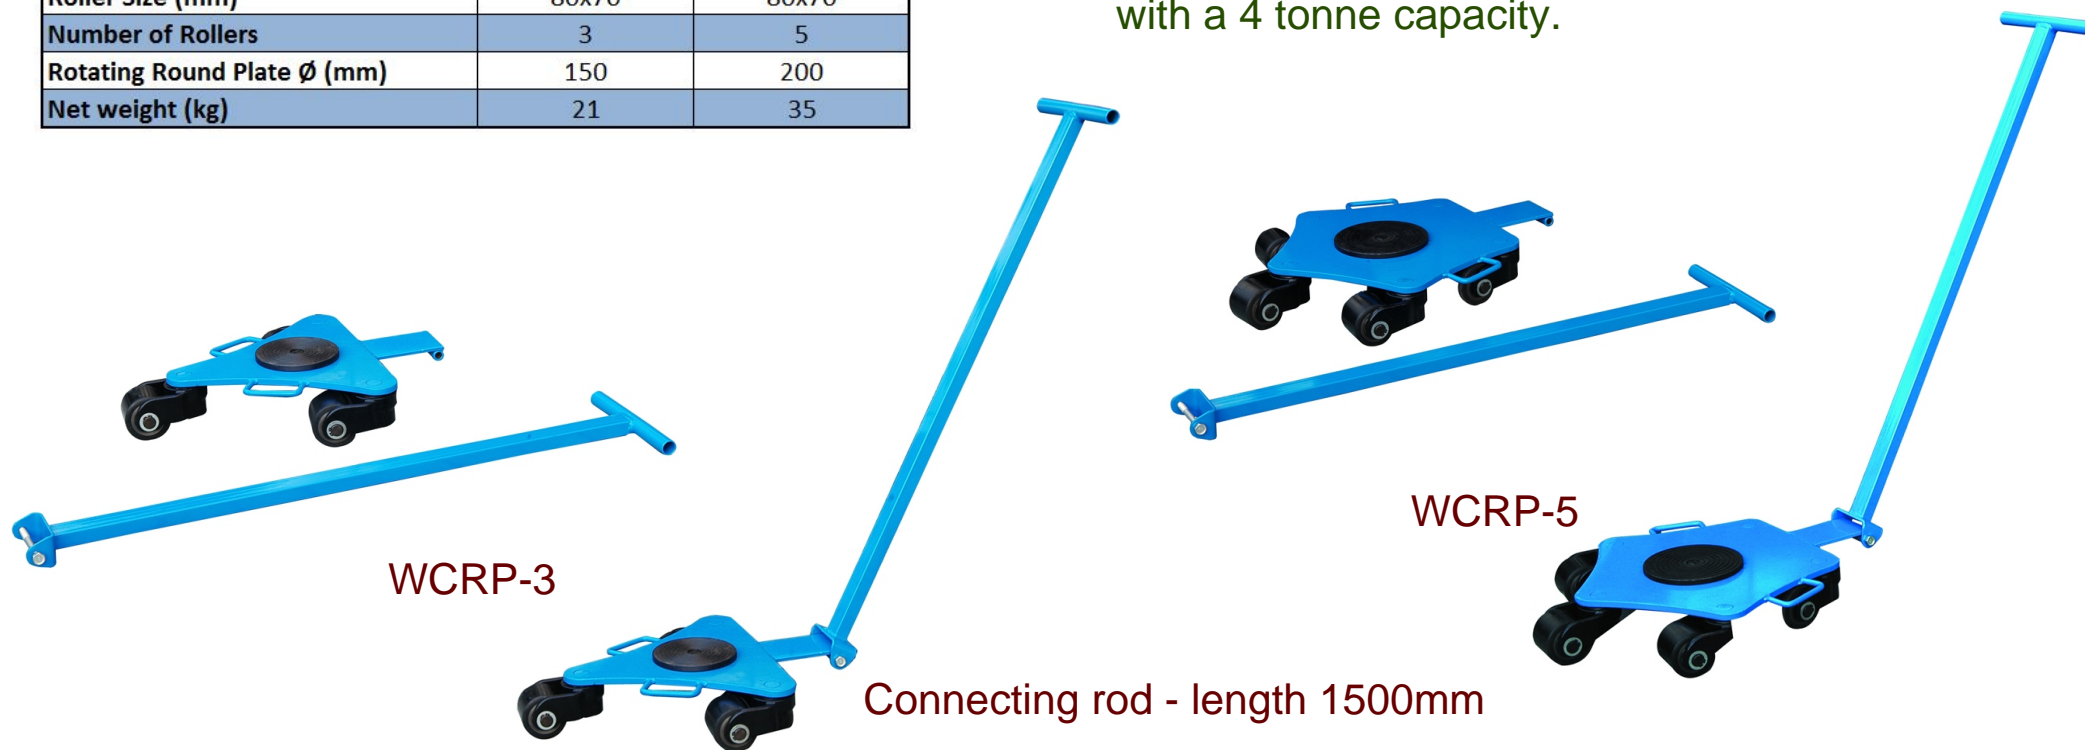

## WCRP Series Steerable Skates

Model	WCRP-3	WCRP-5
Load Capacity (tonne)	2	4
Overall Dimensions (mm)	621x450x110	698x522x110
Roller Size (mm)	80x70	80x70
Number of Rollers	3	5
Rotating Round Plate Ø (mm)	150	200
Net weight (kg)	21	35

Easy to use, steerable skates. Nylon wheels with 1.5m long handle. Available in 2 sizes, WCRP-3 with a 2 tonne capacity and WCRP-5 with a 4 tonne capacity.

We provide a nationwide 2-3 day delivery service with next day delivery available on request.  
All of our products come with a twelve month return to base limited warranty