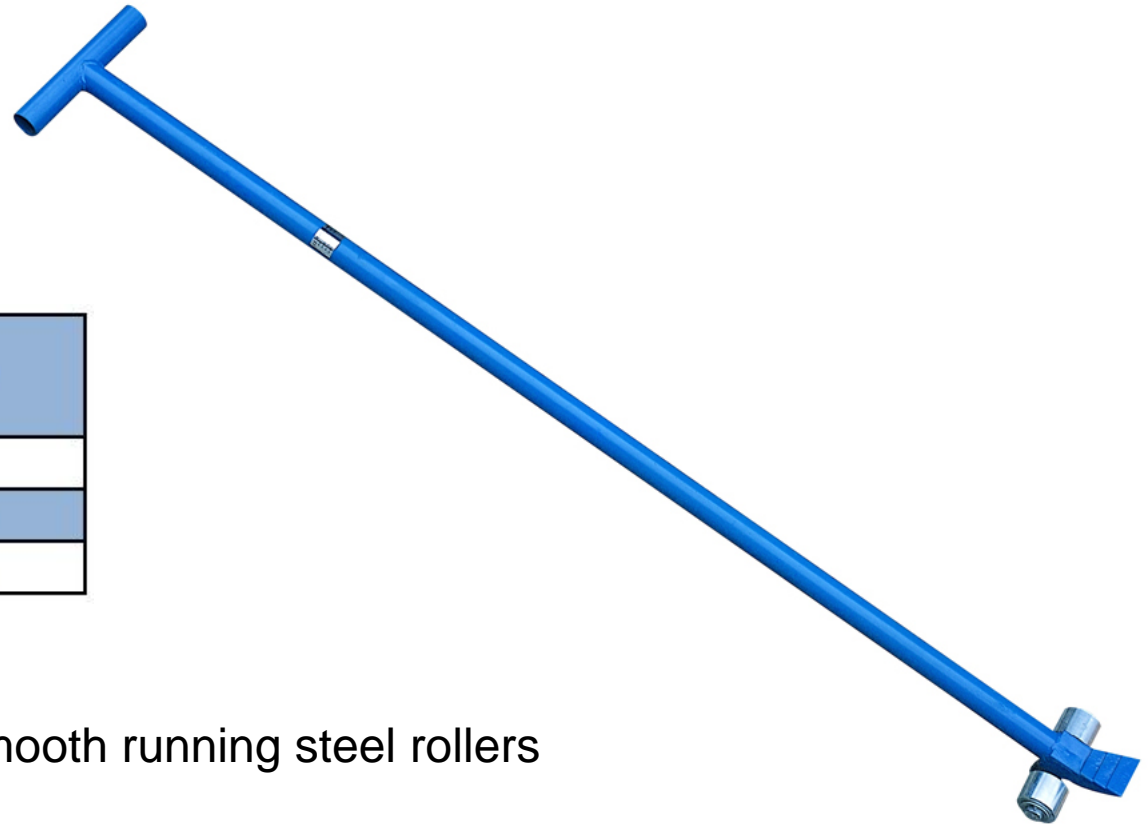

RC Series Roller Crowbar

Model	RC15	RC50
Capacity (tonne)	1.5	5
Length (mm)	2000	2000
Weight (kg)	13	30

A level bar of strong steel tube on 2 smooth running steel rollers